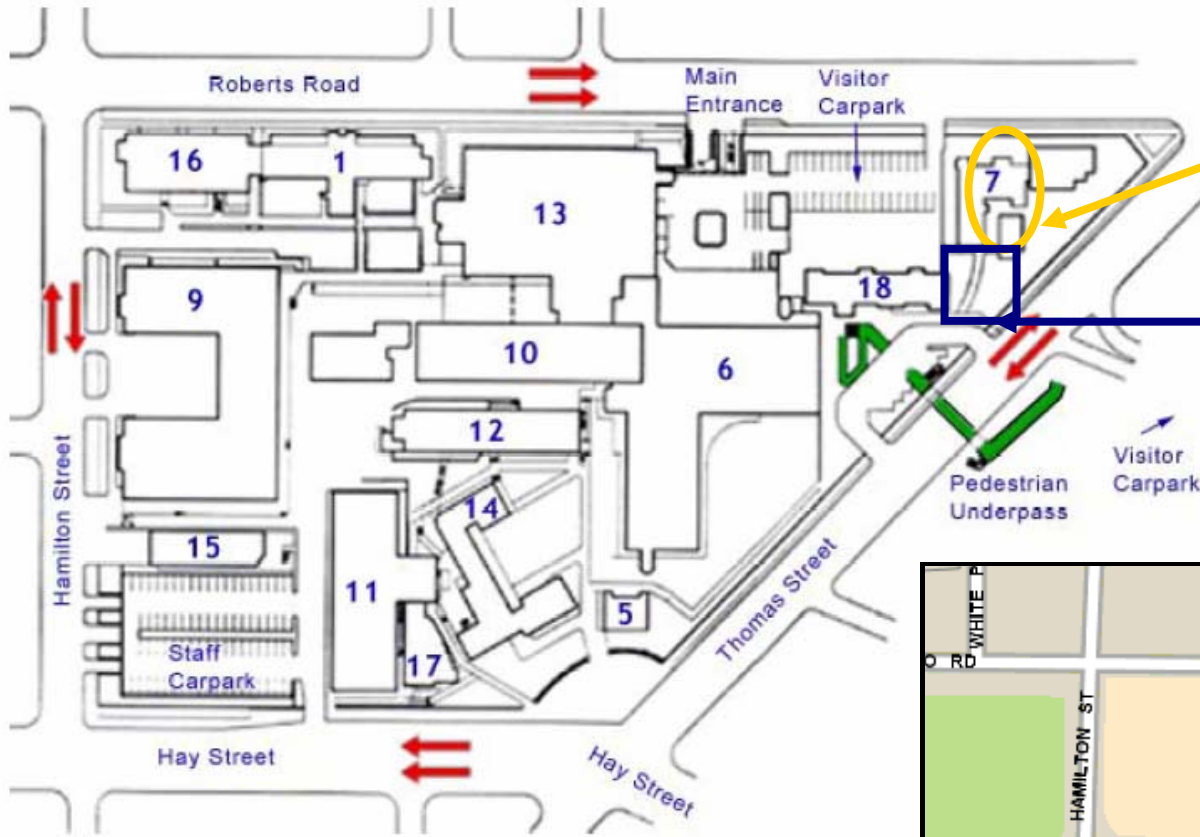

# location map

## child safety is no accident

Kidsafe WA  
Safety  
Demonstration  
House and  
Resource  
Centre

Kidsafe WA Child Car Restraint  
Fitting, Checking and Hiring  
services parking ONLY.

Access by turning left off Thomas  
Street, when heading away from Hay  
St (Cannot be accessed from opposite  
side of road).